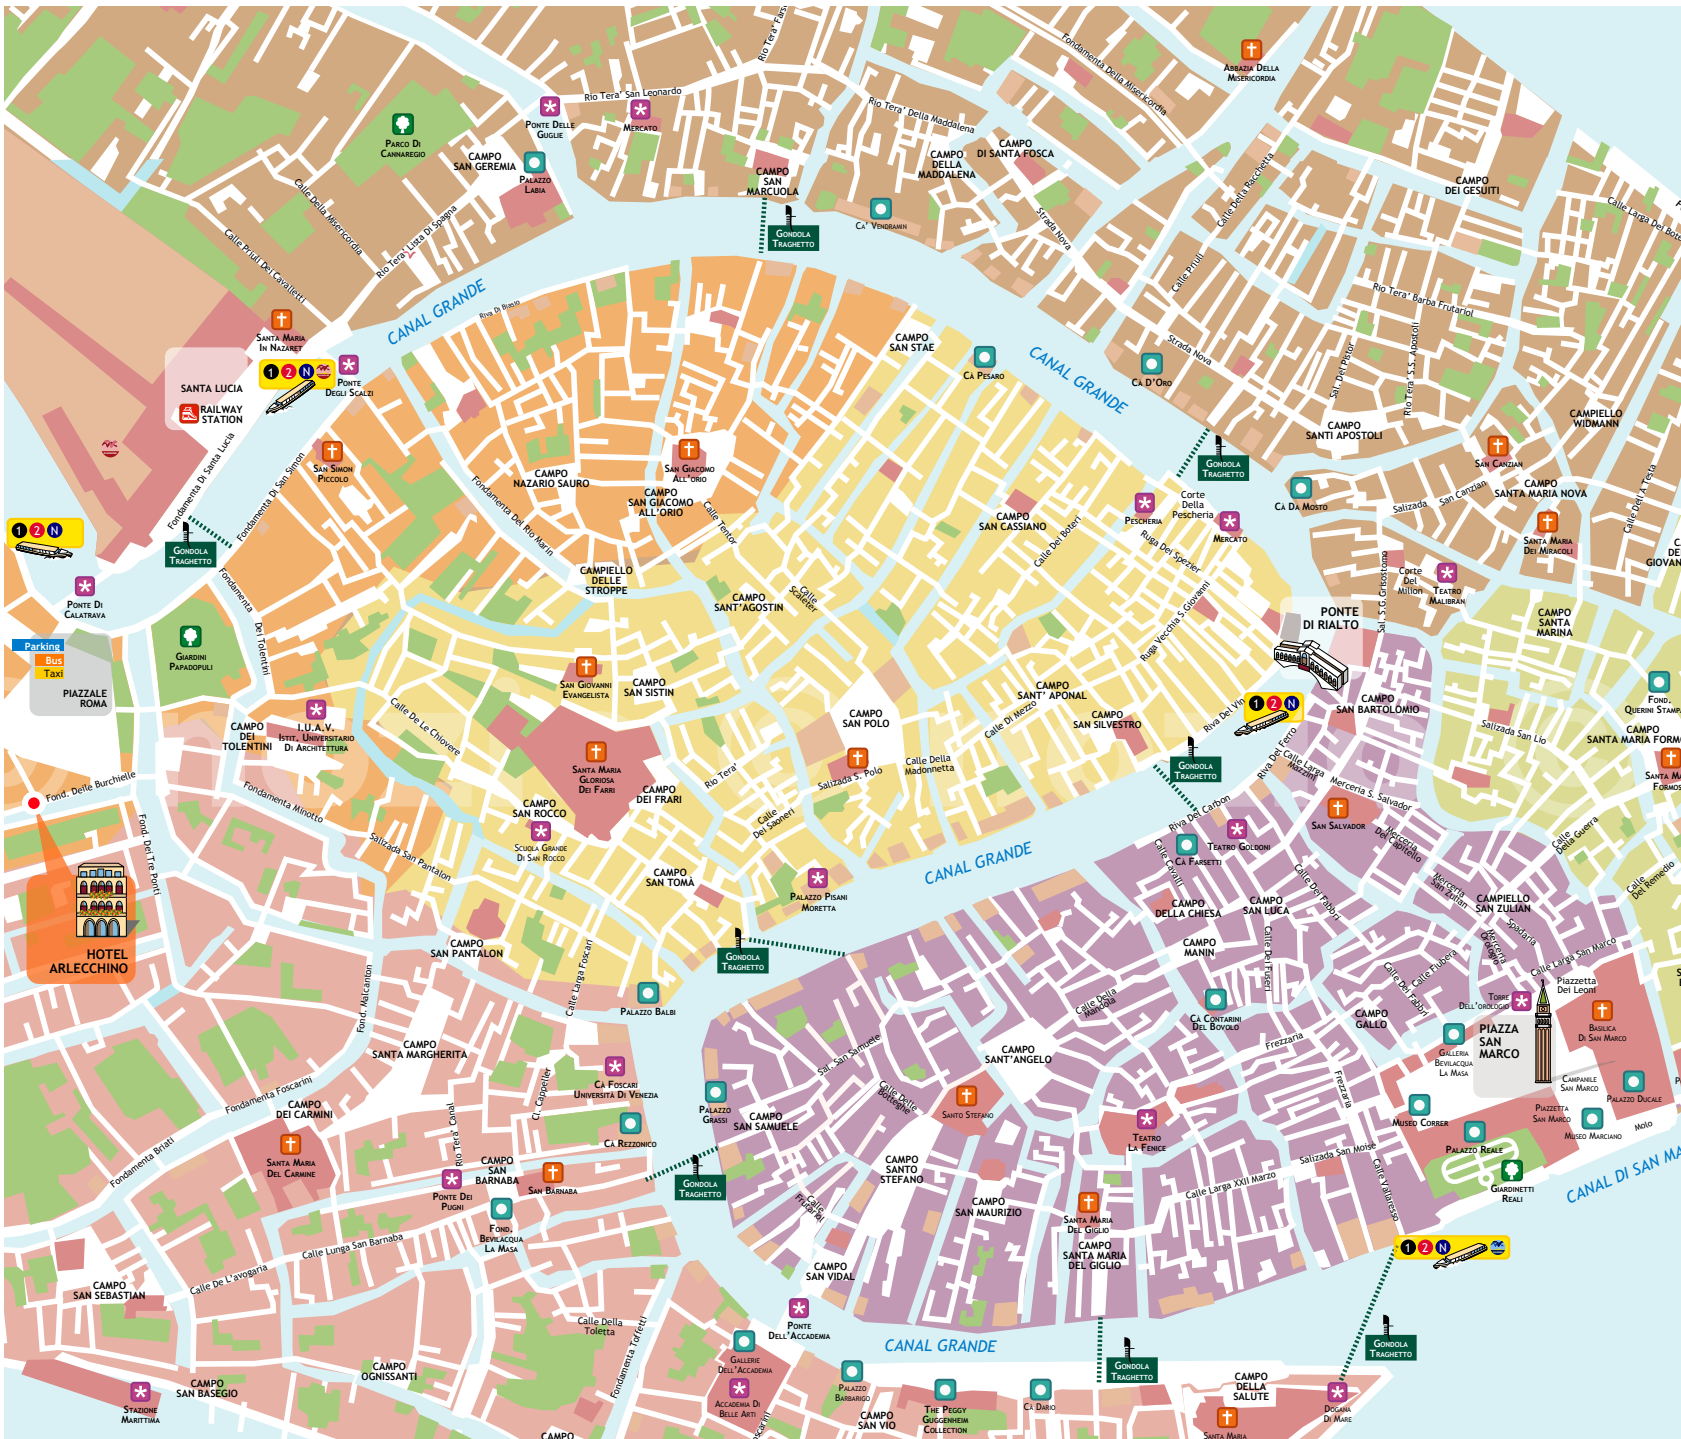

# HOTEL ARLECCHINO

**HOTEL ARLECCHINO**

- Place of interest
- Museums, Foundations etc.
- Churches and Places of Cult
- Hospital
- Railway Station
- Parks and Gardens
- Vaporetto to Airport
- Vaporetto Stop

- Neighborhood (Sestieri)**
- Cannaregio
  - Santa Croce
  - San Paolo
  - San Marco
  - Castello
  - Dorsoduro